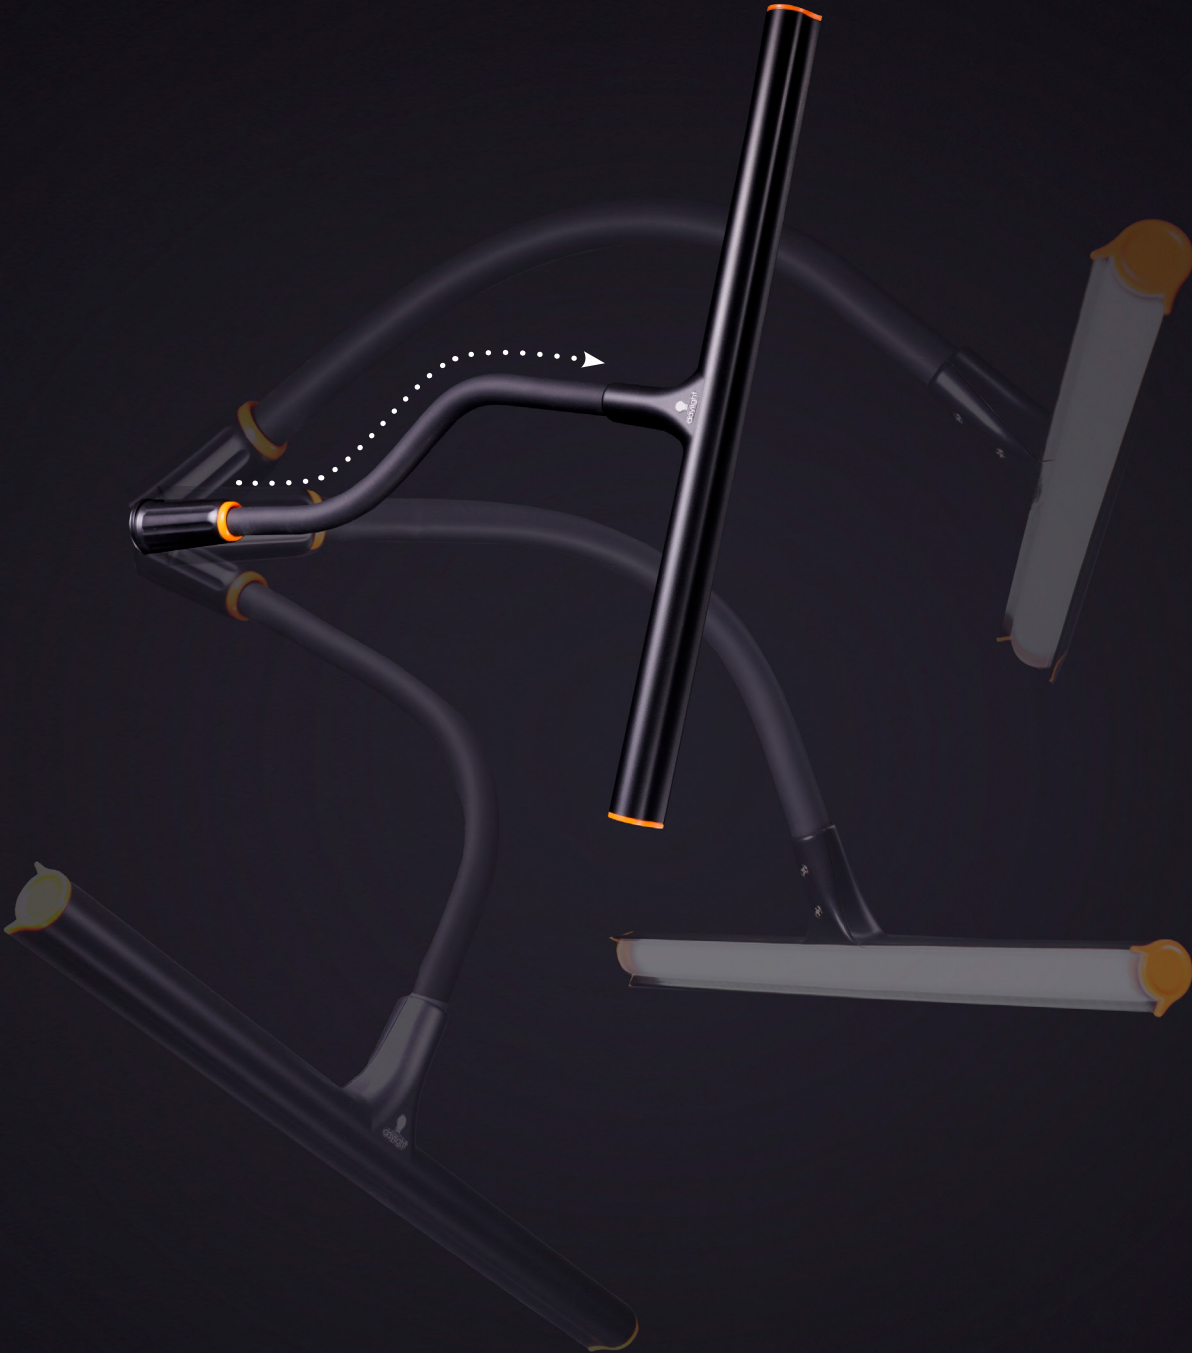

Easel Lamp Go™

PORTABLE LAMP

Features Sheet
D31875

Great Arm Flexibility

95+ CRI

Daylight 6,000K LEDs with 95+ CRI
to see colours accurately at any
time of day or night.

CONSISTENT BRIGHTNESS

Premium quality LEDs last the life
of the product – they never need replacing.
Up to 4 hours of consistent and
continuous brightness.

EFFORTLESSLY RECHARGEABLE

Rechargeable with any USB power source
or power bank - USB cable included.